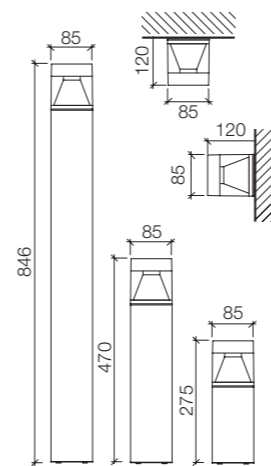

Delux 360° Bollard & Wall

Bollard a sezione quadrata in alluminio estruso anodizzato e verniciato a polvere con pretrattamento specifico per esterni. Parte superiore in pressofusione di alluminio e base per installazione su plinto/pavimentazione in tecnopolimero rinforzato. Diffusore in PMMA trasparente inalterabile ai raggi UV e circuito led a tensione di rete. Possibilità di controllo remoto con Wi-Fi.

Versione applique in coordinato con testata di chiusura frontale in pressofusione di alluminio e staffa per il fissaggio a parete in acciaio zincato. Completo di pressacavo metallico PG9 e cavo H05RN-F 3x0.75 mm². Parzializzatore ad 1 o 3 luci da ordinare separatamente.

Square section bollard in extruded anodised aluminium, powder coated with specific pre-treatment for outdoor use. Upper part in die-cast aluminium and base for installation on plinth/paving in reinforced technopolymer. Diffuser in transparent PMMA, resistant to UV rays, and mains voltage LED circuit. Remote control via Wi-Fi.

Wall light version with matching front cover in die-cast aluminium and wall mounting bracket in galvanised steel. Complete with PG9 metal cable gland and H05RN-F 3x0.75 mm² cable. 1 or 3 light dimmers to be ordered separately.

Installazione Installation

Diffuser colour

Trasparente

Dettagli tecnici Technical details

Version	Dimension	Power	Kelvin	Output	Dimmable driver	RAL 7016 Antracite Anthracite	Cor-ten Rust	RAL 9006 Grigio Grey	RAL 9016 Bianco White	Control
Delux 360° Bollard	85x85x275 mm	10 W	3000 K	663 lm	---	100-1021284S	100-1021284J	100-1021284M	100-1021284B	1
			4000 K	663 lm	---	100-1021282S	100-1021282J	100-1021282M	100-1021282B	1
			3000 K	663 lm	---	100-1021084S	100-1021084J	100-1021084M	100-1021084B	1
			4000 K	663 lm	---	100-1021082S	100-1021082J	100-1021082M	100-1021082B	1
	85x85x470 mm	10 W	3000 K	663 lm	Wi-Fi (ON/OFF)	100-102109HS	100-102109HJ	100-102109HM	100-102109HB	1
			4000 K	663 lm	Wi-Fi (ON/OFF)	100-102109GS	100-102109GJ	100-102109GM	100-102109GB	1
			3000 K	663 lm	---	100-1021184S	100-1021184J	100-1021184M	100-1021184B	1
			4000 K	663 lm	---	100-1021182S	100-1021182J	100-1021182M	100-1021182B	1
85x85x845 mm	10 W	3000 K	663 lm	Wi-Fi (ON/OFF)	100-102119HS	100-102119HJ	100-102119HM	100-102119HB	1	
		4000 K	663 lm	Wi-Fi (ON/OFF)	100-102119GS	100-102119GJ	100-102119GM	100-102119GB	1	
		3000 K	663 lm	---	100-0121184S	100-0121184J	100-0121184M	100-0121184B	1	
		4000 K	663 lm	---	100-0121182S	100-0121182J	100-0121182M	100-0121182B	1	
Delux 360° Wall	85x85x120 mm	10 W	3000 K	663 lm	---	100-0121184S	100-0121184J	100-0121184M	100-0121184B	1
			4000 K	663 lm	---	100-0121182S	100-0121182J	100-0121182M	100-0121182B	1

Descrizione accessori Accessoirs description	Type	Code	Quantity
Parzializzatore a 1 luce Accessory for 1 light beam	Optional	100-1021003S Antracite Anthracite	1
		100-1021003J Corten Rust	1
		100-1021003M Grigio Grey	1
Parzializzatore a 3 luci Accessory for 3 light beam	Optional	100-1021001S Antracite Anthracite	1
		100-1021001J Corten Rust	1
		100-1021001M Grigio Grey	1
Morsettiere lineare IP68 IP68 connector	Optional	450-CS093000	1
Controller Wi-Fi ON/OFF (per utilizzo centralizzato) Controller Wi-Fi ON/OFF (for centralized use)	Optional	100-CS160025	1