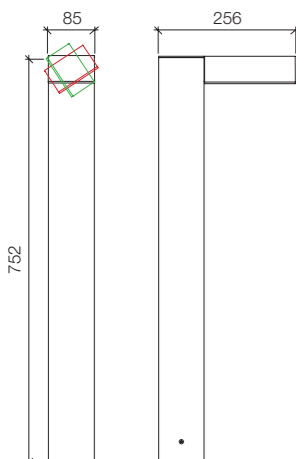

Diffuser colour

Traslucido

Version	Dimension	Power	Kelvin	Output	Dimmable driver					
H 752 mm	85x256x752 mm	15 W	3000 K	969 lm	---	100-1020184S	100-1020184J	100-1020184M	100-1020184B	1
			4000 K	969 lm	---	100-1020182S	100-1020182J	100-1020182M	100-1020182B	1
			3000 K	969 lm	WI-FI (ON/OFF)	100-102019HS	100-102019HJ	100-102019HM	100-102019HB	1
			4000 K	969 lm	WI-FI (ON/OFF)	100-102019GS	100-102019GJ	100-102019GM	100-102019GB	1