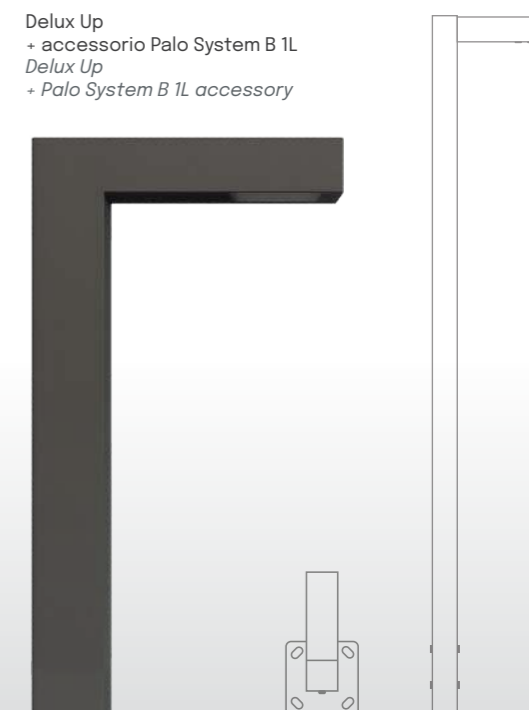

Delux Up
+ accessorio Palo System B 1L
*Delux Up
+ Palo System B 1L accessory*