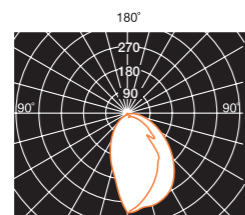

Diffuser colour

Traslucido

Version	Dimension	Power	Kelvin	Output	Dimmable driver					
H 752 mm	85x256x752 mm	15 W	3000 K	969 lm	---	100-1020184S	100-1020184J	100-1020184M	100-1020184B	1
			4000 K	969 lm	---	100-1020182S	100-1020182J	100-1020182M	100-1020182B	1
			3000 K	969 lm	WI-FI (ON/OFF)	100-102019HS	100-102019HJ	100-102019HM	100-102019HB	1
			4000 K	969 lm	WI-FI (ON/OFF)	100-102019GS	100-102019GJ	100-102019GM	100-102019GB	1